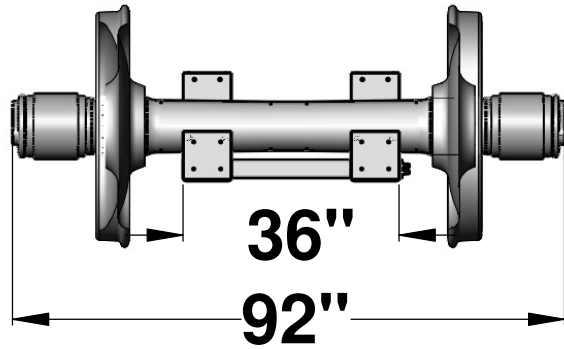

Wheel Set

Wheel Caddie

Center Of Gravity

Wheel Caddie 460 Lbs.
38" Wheel Set 3500 Lbs.
Total Weight 3960 Lbs.

Wheel Caddie
Part # 0149

ISSUE	DATE	BY	REVISION

DATE: ENTER	DRAWN BY: REM	CHECKED BY
-------------	---------------	------------