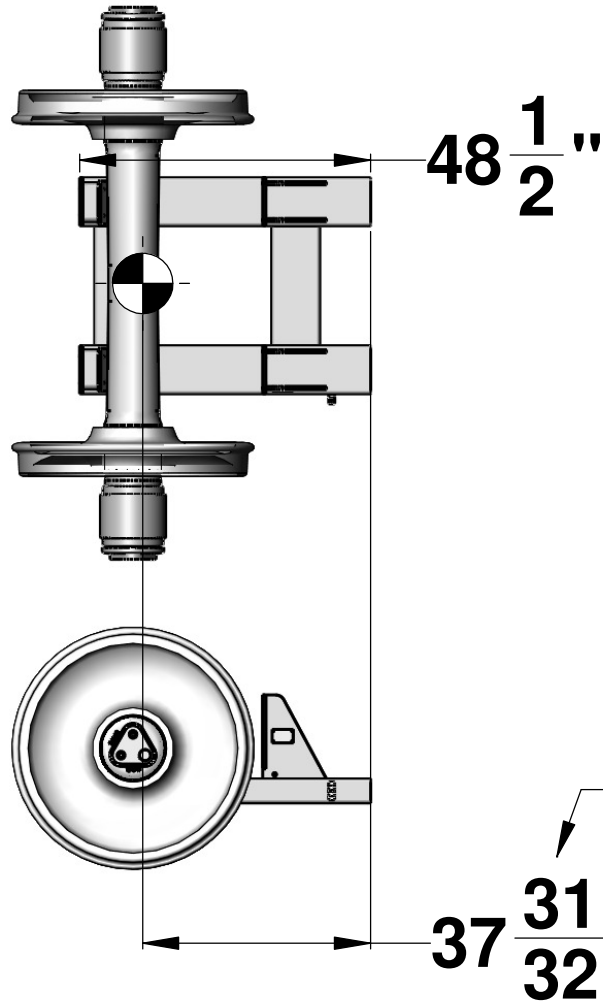

Wheel Set

Wheel Caddie

Center Of Gravity

Wheel Caddie 460 Lbs.
38" Wheel Set 3500 Lbs.
Total Weight 3960 Lbs.

Wheel Caddie
Part # 0149

ISSUE	DATE	BY	REVISION

DATE: ENTER	DRAWN BY: REM	CHECKED BY
-------------	---------------	------------