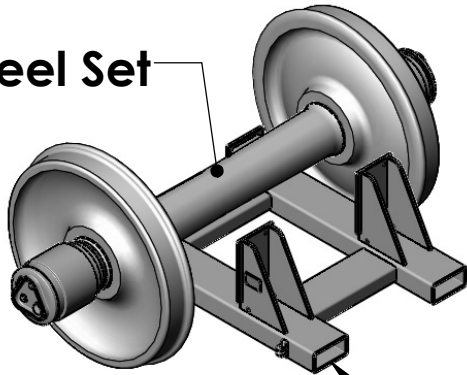

Wheel Set

Wheel Caddie

Center Of Gravity

Wheel Caddie 460 Lbs.
38" Wheel Set 3500 Lbs.
Total Weight 3960 Lbs.

Wheel Caddie
Part # 0149

ISSUE	DATE	BY	REVISION

DATE: ENTER	DRAWN BY: REM	CHECKED BY
-------------	---------------	------------