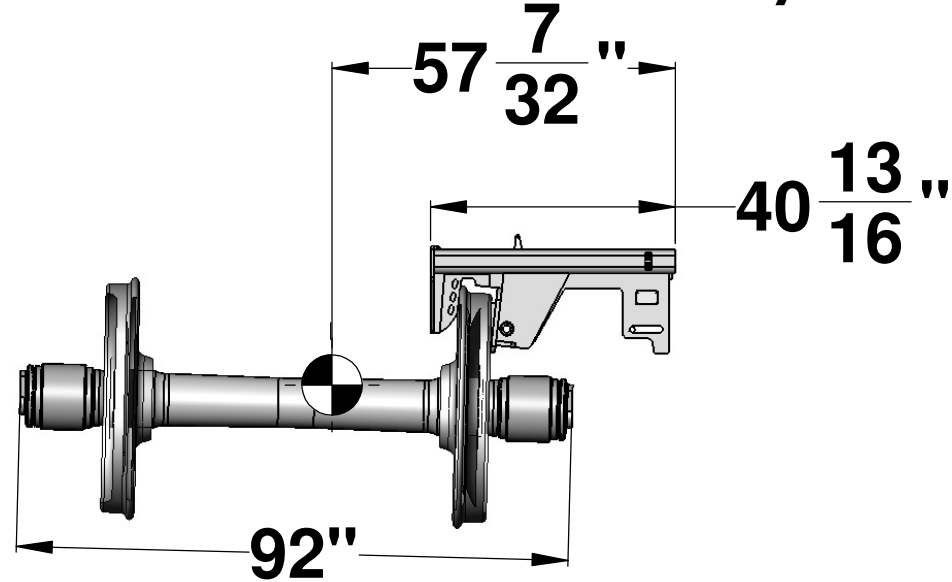

**Center Of Gravity**

**Wheel Handler 700 Lbs.  
38" Wheel Set 3500 Lbs.  
Total Weight 4200 Lbs.'**

**Wheel Handler  
Part # 0161**

ISSUE	DATE	BY	REVISION

DATE: 3-6/15

CHECKED BY