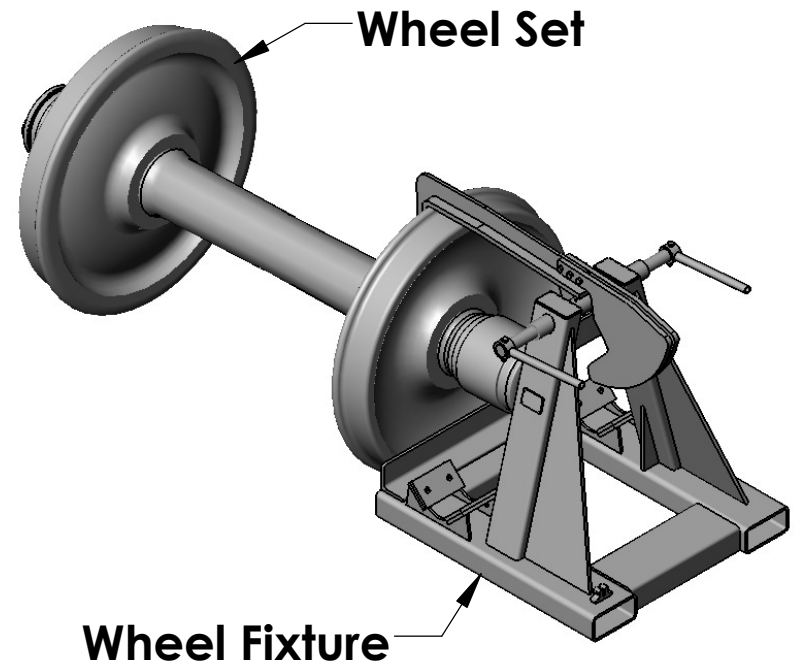

Center Of Gravity

Wheel Fixture 660 Lbs  
 38" Wheel Set 3500 Lbs  
 Total Weight 4160 Lbs.

Side Access  
 Wheel Fixture  
 Part # 0201

ISSUE	DATE	BY	REVISION

DATE: ENTER	DRAWN BY: REM	CHECKED BY
-------------	---------------	------------