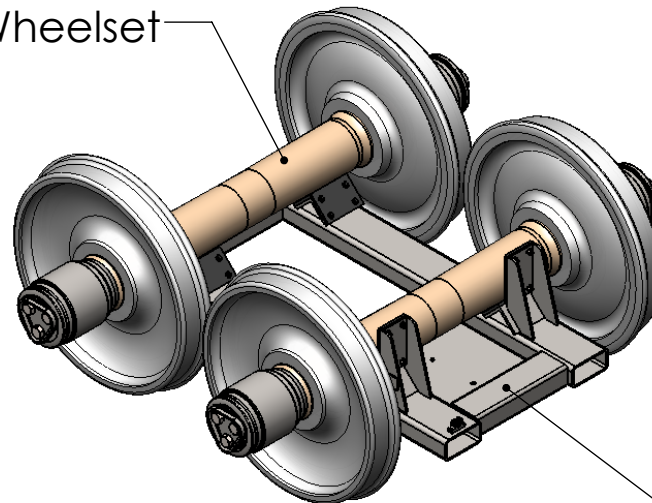

Center of Gravity

**Double Wheelset Caddie 600 Lbs.
 Each 38" Wheelset 3500 Lbs.
 Total Weight 7600 Lbs.**

38" Wheelset

Double Wheelset Caddie

**Double Wheelset Caddie
 Part # 0288**

Phone # 402-253-2772

ISSUE	DATE	BY	APPLICATION