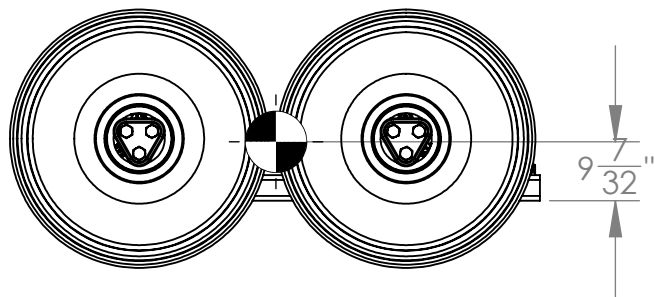

Center of Gravity

**Double Wheelset Caddie 600 Lbs.
 Each 38" Wheelset 3500 Lbs.
 Total Weight 7600 Lbs.**

38" Wheelset

Double Wheelset Caddie

**Double Wheelset Caddie
 Part # 0288**

Phone # 402-253-2772

ISSUE	DATE	BY	APPLICATION