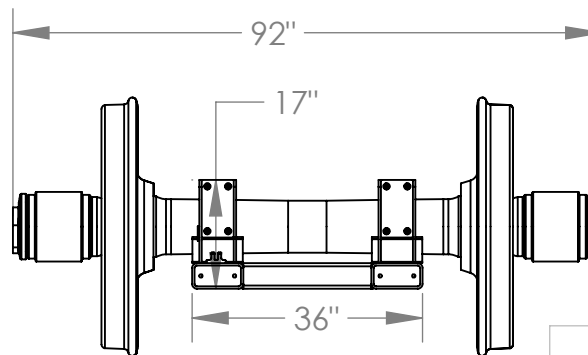

Center of Gravity

**Double Wheelset Caddie 600 Lbs.
 Each 38" Wheelset 3500 Lbs.
 Total Weight 7600 Lbs.**

38" Wheelset

Double Wheelset Caddie

**Double Wheelset Caddie
 Part # 0288**

Phone # 402-253-2772

ISSUE	DATE	BY	APPLICATION