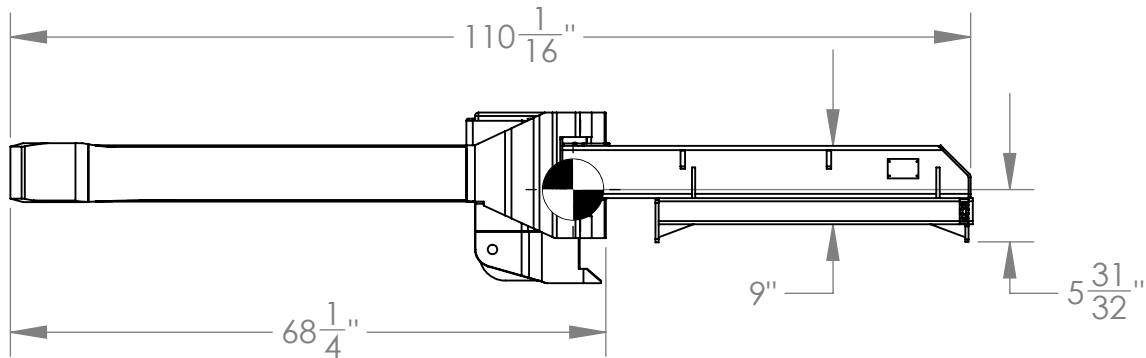

Center of Gravity

**Double-Tine Coupler Carrier 300 Lbs.
Coupler 700 Lbs.
Total Weight 1000 LBS.**

**Double-Tine Coupler Carrier
Part # 0308**

Phone # 402-253-2772

ISSUE	DATE	BY	APPLICATION

DATE: 9/11/15	DRAWN BY: JLR	CHECKED BY:
---------------	---------------	-------------

DO NOT SCALE DRAWING