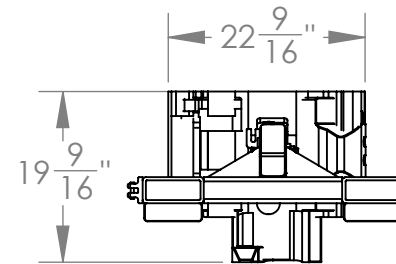

Center of Gravity

**Double-Tine Coupler Carrier 300 Lbs.
Coupler 700 Lbs.
Total Weight 1000 LBS.**

**Double-Tine Coupler Carrier
Part # 0308**

Phone # 402-253-2772

ISSUE	DATE	BY	APPLICATION

DATE: 9/11/15	DRAWN BY: JLR	CHECKED BY:
---------------	---------------	-------------

DO NOT SCALE DRAWING