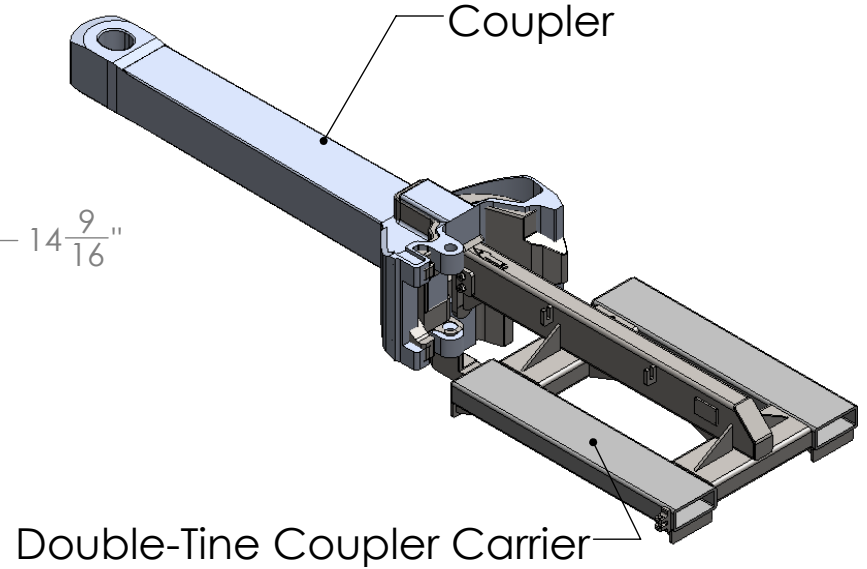

Center of Gravity

**Double-Tine Coupler Carrier 300 Lbs.
Coupler 700 Lbs.
Total Weight 1000 LBS.**

**Double-Tine Coupler Carrier
Part # 0308**

Phone # 402-253-2772

ISSUE	DATE	BY	APPLICATION

DATE: 9/11/15	DRAWN BY: JLR	CHECKED BY:
---------------	---------------	-------------

DO NOT SCALE DRAWING