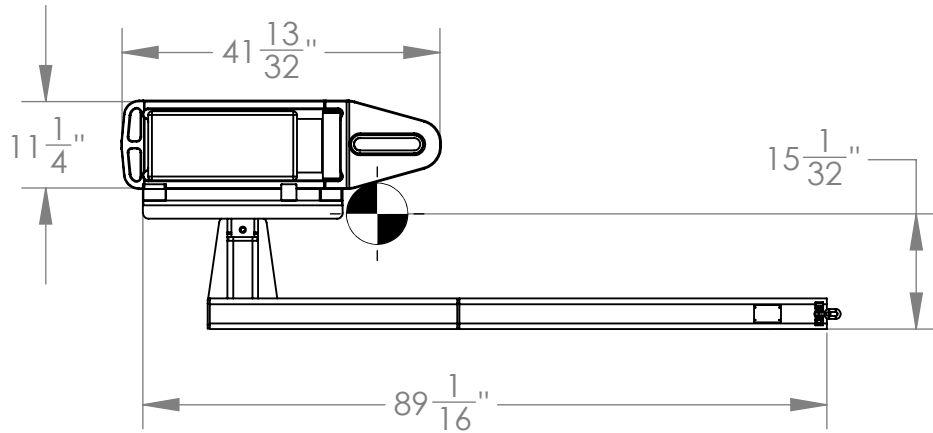

Center of Gravity

Slanted Draft Gear Table

**Slanted Draft Gear Table 600 Lbs.
Draft Gear 700 Lbs.
Total Weight 1300 Lbs.**

**Slanted Draft Gear Table
Part # 0334**

Phone # 402-253-2772

ISSUE	DATE	BY	APPLICATION