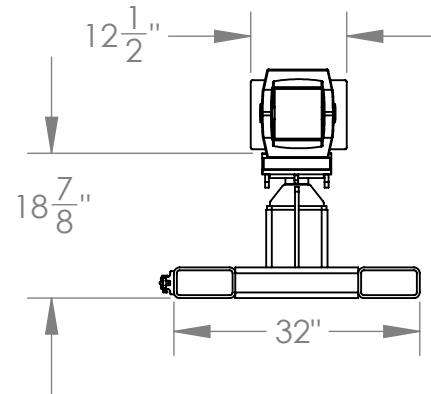

Center of Gravity

Slanted Draft Gear Table

**Slanted Draft Gear Table 600 Lbs.
Draft Gear 700 Lbs.
Total Weight 1300 Lbs.**

**Slanted Draft Gear Table
Part # 0334**

Phone # 402-253-2772

ISSUE	DATE	BY	APPLICATION