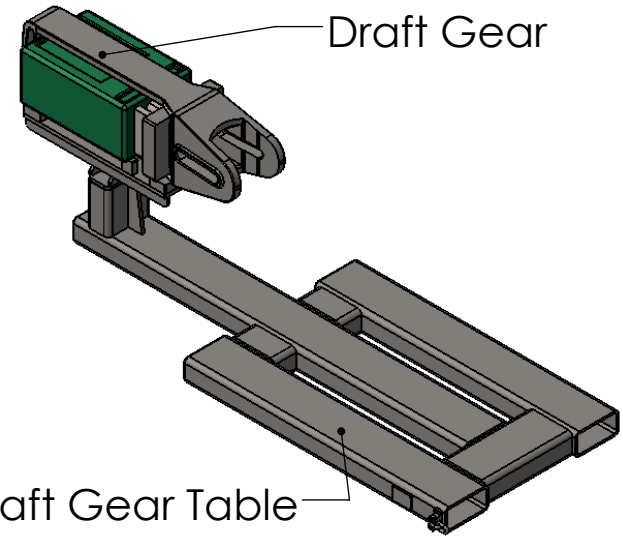

Center of Gravity

Slanted Draft Gear Table

**Slanted Draft Gear Table 600 Lbs.
Draft Gear 700 Lbs.
Total Weight 1300 Lbs.**

**Slanted Draft Gear Table
Part # 0334**

Phone # 402-253-2772

ISSUE	DATE	BY	APPLICATION