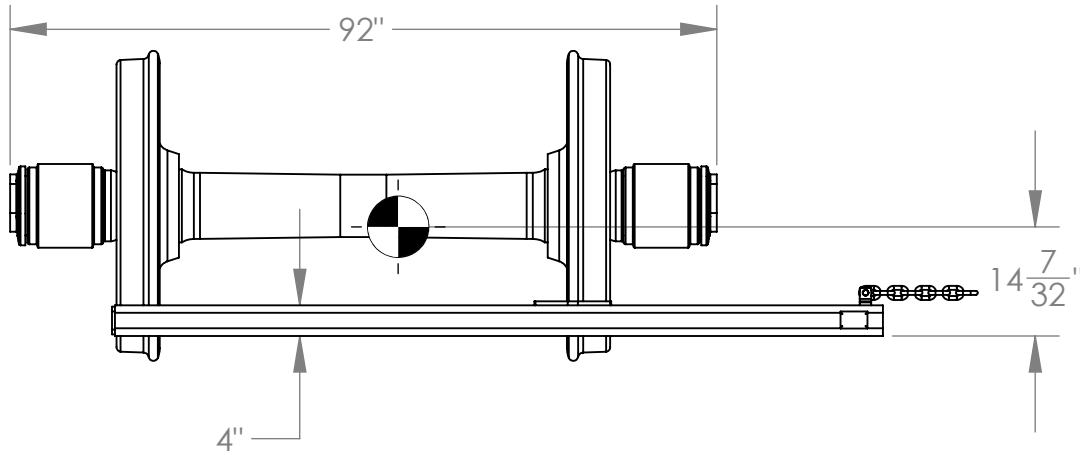

**Center of Gravity**

Side Access Wheelset Handler

**Side Access Wheelset Handler 800 Lbs.  
38" Wheelset 3500 Lbs.  
Total Weight 4300 Lbs.**

**Side Access Wheelset Handler  
Part # 0490**

Phone # 402-253-2772