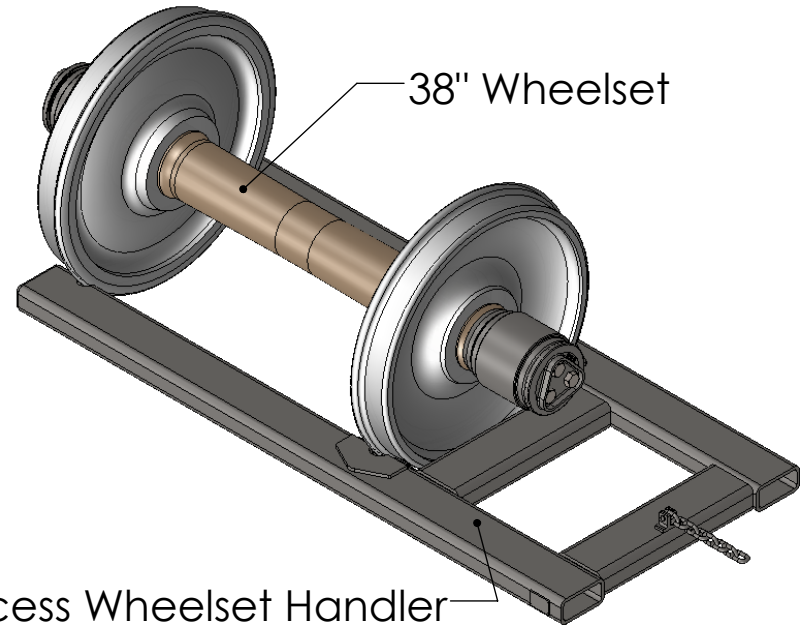

**Center of Gravity**

Side Access Wheelset Handler

**Side Access Wheelset Handler 800 Lbs.  
38" Wheelset 3500 Lbs.  
Total Weight 4300 Lbs.**

**Side Access Wheelset Handler  
Part # 0490**

Phone # 402-253-2772