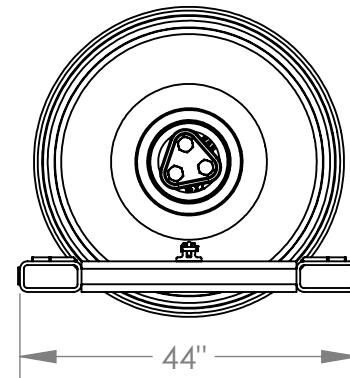

**Center of Gravity**

Side Access Wheelset Handler

**Side Access Wheelset Handler 800 Lbs.  
38" Wheelset 3500 Lbs.  
Total Weight 4300 Lbs.**

**Side Access Wheelset Handler  
Part # 0490**

Phone # 402-253-2772