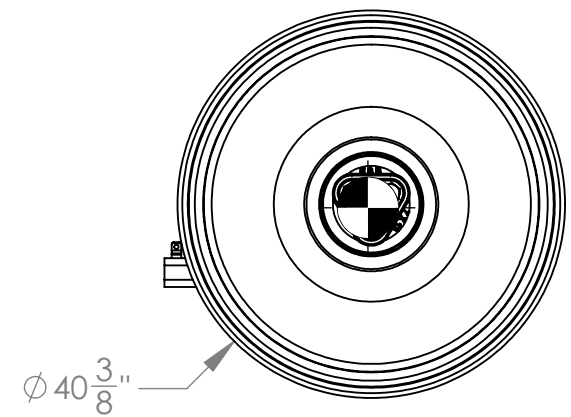

Center of Gravity

**Wheel Caddy 300 Lbs.
38" Wheelset 3500 Lbs.
Total Weight 3800 Lbs.**

**Wheel Caddy
Part # 0149-1**

Phone # 402-253-2772

ISSUE	DATE	BY	APPLICATION

DATE: 1/28/16	DRAWN BY: JLR	CHECKED BY:
---------------	---------------	-------------

DO NOT SCALE DRAWING