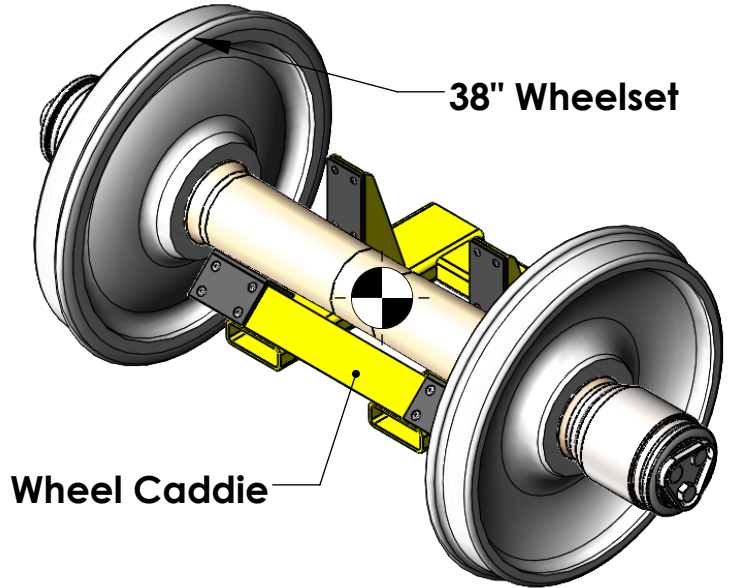

Center of Gravity

**Wheel Caddy 300 Lbs.
38" Wheelset 3500 Lbs.
Total Weight 3800 Lbs.**

**Wheel Caddy
Part # 0149-1**

Phone # 402-253-2772

ISSUE	DATE	BY	APPLICATION

DATE: 1/28/16	DRAWN BY: JLR	CHECKED BY:
---------------	---------------	-------------

DO NOT SCALE DRAWING