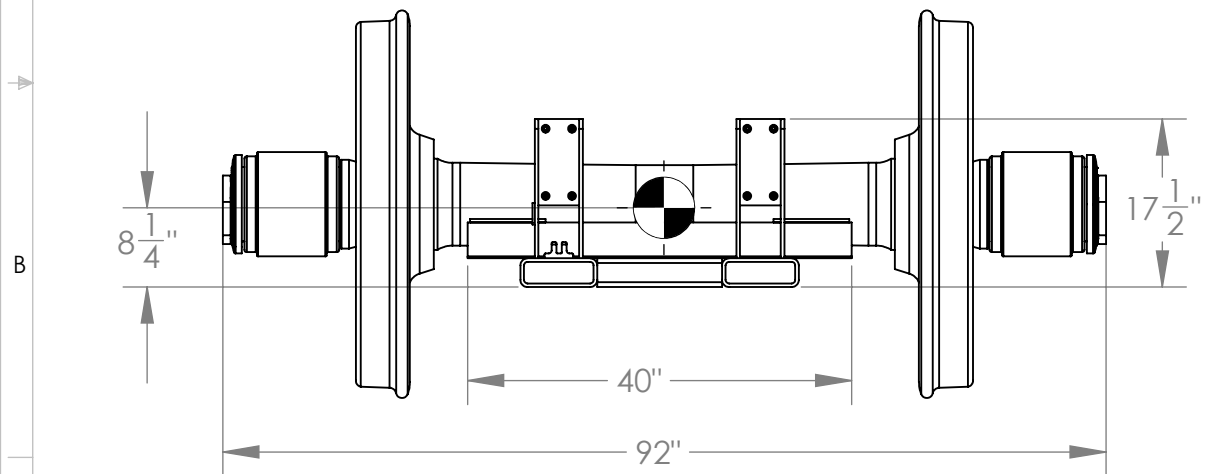

Center of Gravity

**Wheel Caddy 300 Lbs.
38" Wheelset 3500 Lbs.
Total Weight 3800 Lbs.**

**Wheel Caddy
Part # 0149-1**

Phone # 402-253-2772

ISSUE	DATE	BY	APPLICATION

DATE: 1/28/16	DRAWN BY: JLR	CHECKED BY:
---------------	---------------	-------------

DO NOT SCALE DRAWING