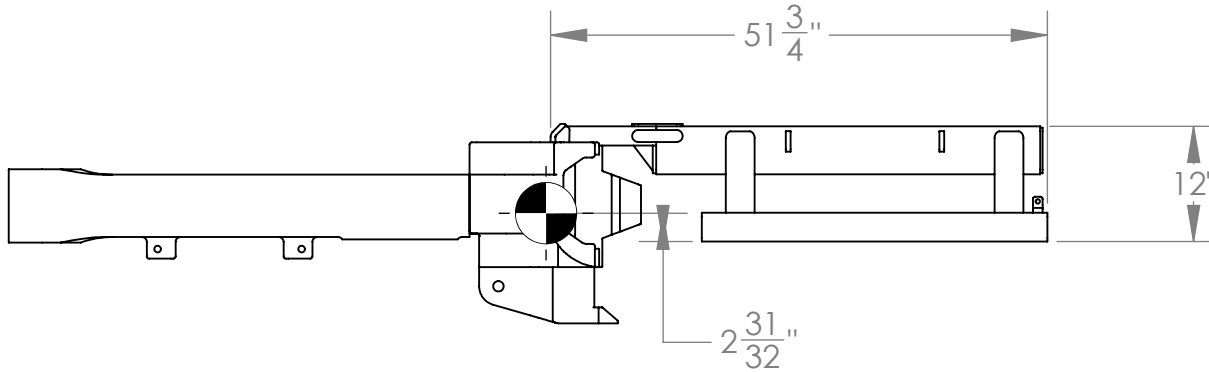

# Center Of Mass

**COUPLER LIFTING FIXTURE FOR FORKLIFTS**

**Coupler Lifting Fixture For Forklifts Weight 300 Lbs.  
Coupler Weight 700 Lbs.  
Total Weight 1,000 Lbs.**

**COUPLER LIFTING FIXTURE FOR FORKLIFTS CENTER OF MASS**

**PART # 0308-1**

ISSUE	DATE	BY	APPLICATION

DATE: 3/5/20    DRAWN BY: JLR    CHECKED BY:   

DO NOT SCALE DRAWING