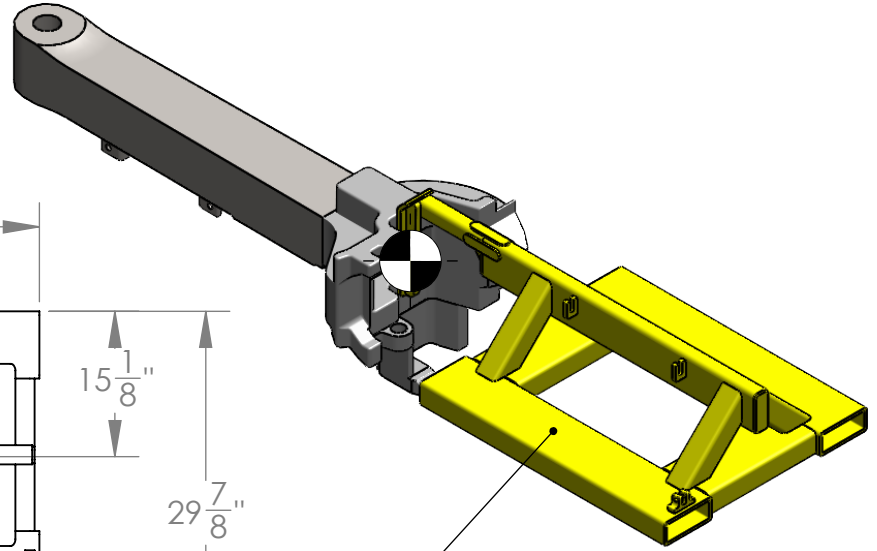

# Center Of Mass

**COUPLER LIFTING FIXTURE FOR FORKLIFTS**

**Coupler Lifting Fixture For Forklifts Weight 300 Lbs.  
Coupler Weight 700 Lbs.  
Total Weight 1,000 Lbs.**

**COUPLER LIFTING FIXTURE FOR FORKLIFTS CENTER OF MASS**

**PART # 0308-1**

ISSUE	DATE	BY	APPLICATION

DATE: 3/5/20    DRAWN BY: JLR    CHECKED BY:   

DO NOT SCALE DRAWING