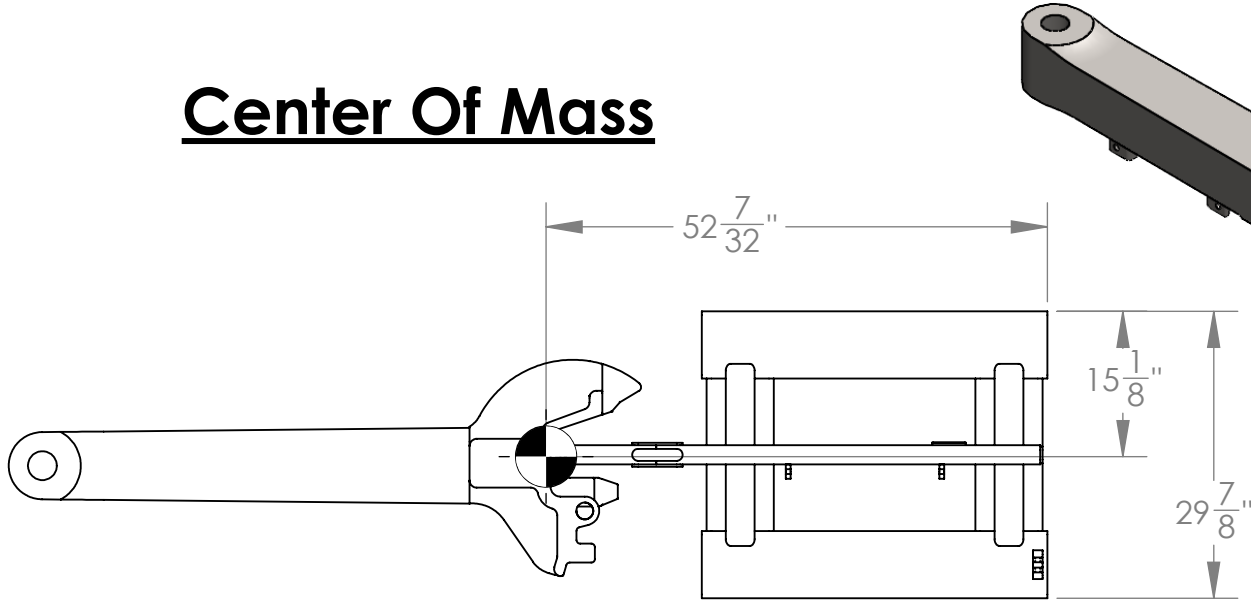

# Center Of Mass

**COUPLER LIFTING FIXTURE FOR FORKLIFTS**

**Coupler Lifting Fixture For Forklifts Weight 300 Lbs.  
Coupler Weight 700 Lbs.  
Total Weight 1,000 Lbs.**

**COUPLER LIFTING FIXTURE FOR FORKLIFTS CENTER OF MASS**

**PART # 0308-1**

ISSUE	DATE	BY	APPLICATION

DATE: 3/5/20    DRAWN BY: JLR    CHECKED BY:   

DO NOT SCALE DRAWING