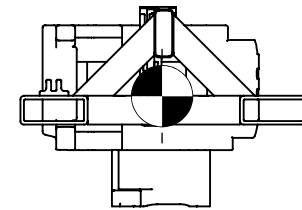

# Center Of Mass

**COUPLER LIFTING FIXTURE FOR FORKLIFTS**

**Coupler Lifting Fixture For Forklifts Weight 300 Lbs.  
Coupler Weight 700 Lbs.  
Total Weight 1,000 Lbs.**

**COUPLER LIFTING FIXTURE FOR FORKLIFTS CENTER OF MASS**